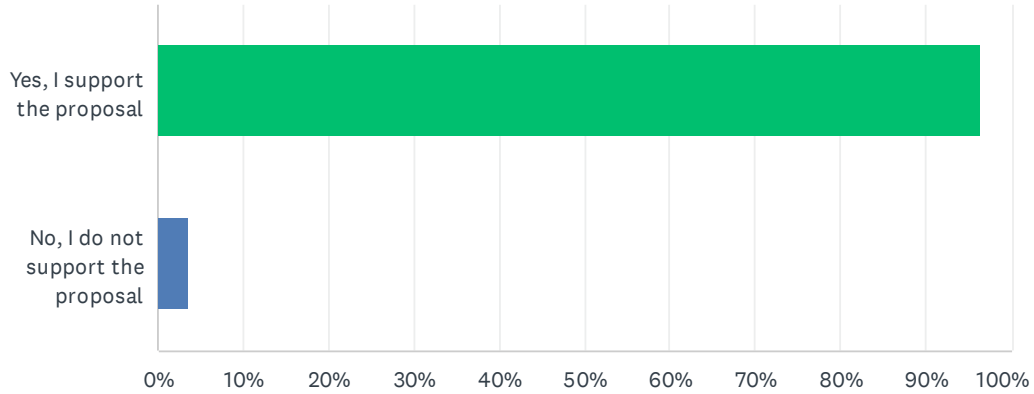

Q1 Do you support Faversham Town Council applying for Public Works Loan of £200,000 to carry out the essential repairs to the Guildhall?

Answered: 242 Skipped: 1

ANSWER CHOICES	RESPONSES	
Yes, I support the proposal	96.28%	233
No, I do not support the proposal	3.72%	9
TOTAL		242