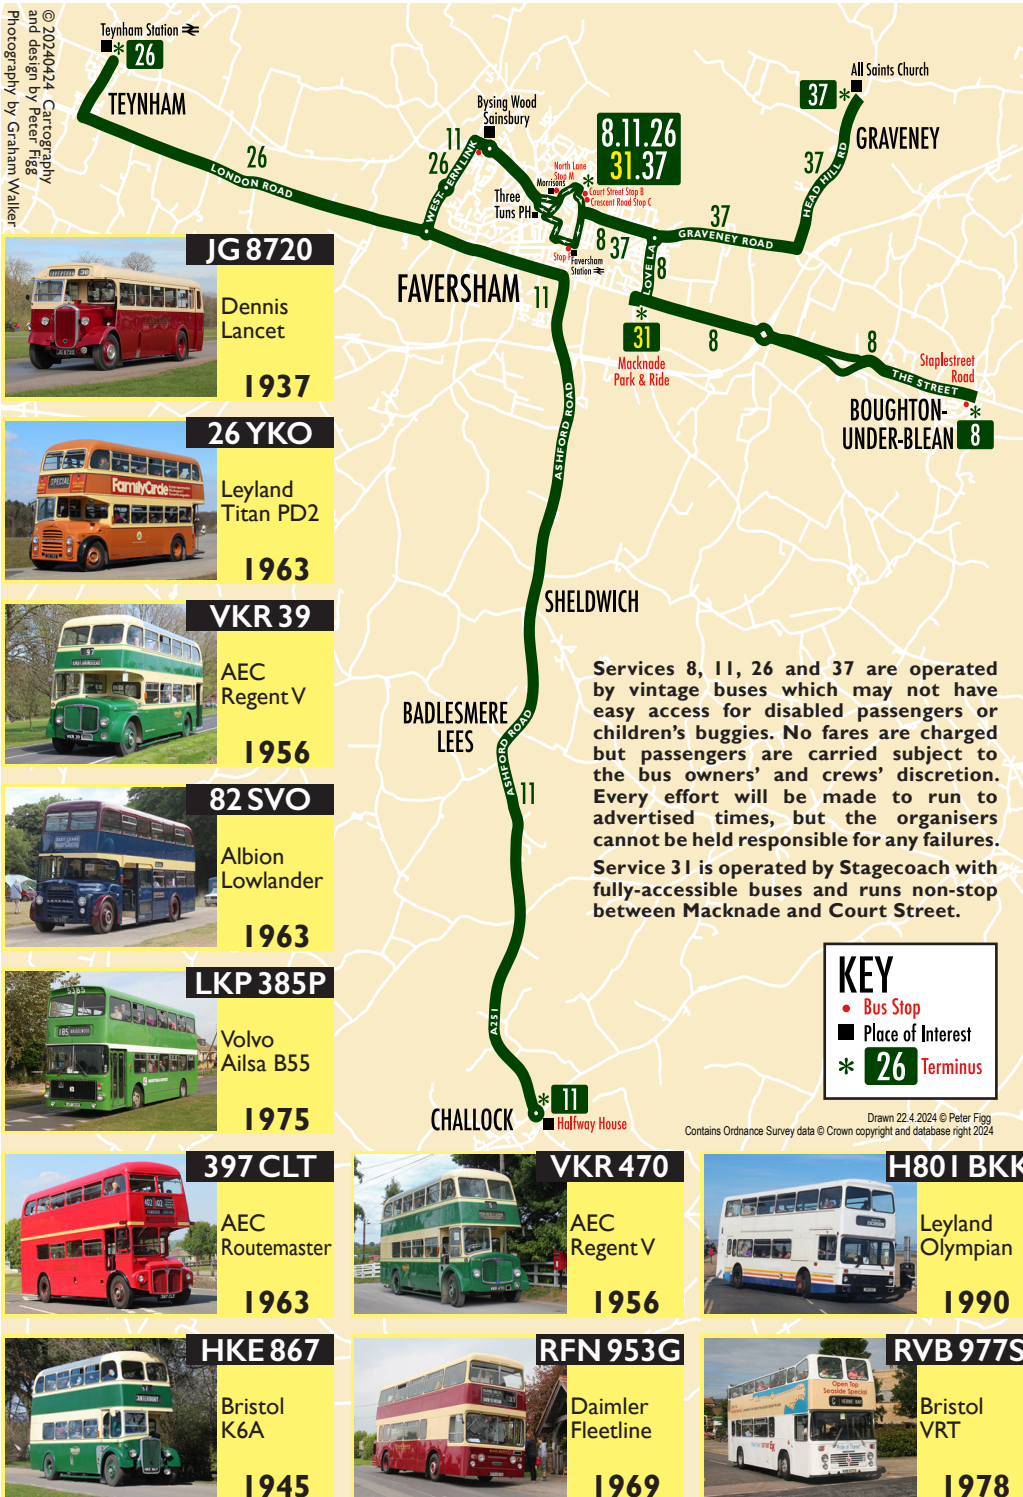

Saturday 18 May 2024

Faversham Festival of Transport

Supported by Stagecoach

FREE VINTAGE BUS RIDES

Map & timetables

Service 8		To BOUGHTON-UNDER-BLEAN					
Vehicle:		977	801	801	385		
Faversham Crescent Road		1030	1130	1230	1330	1430	1530
Boughton Staplestreet Rd		1045	1145	1245	1345	1445	1545
Boughton Staplestreet Rd		1050	1150	1250	1350	1450	1550
Faversham Station ⇌		1104	1204	1304	1404	1504	1604
Faversham Court Street		1110	1210	1310	1410	1510	1610

Service 11		To CHALLOCK					
Vehicle:		39	470	801	385	397	470
Faversham Court Street		1040	1140	1240	1340	1440	1540
Faversham Station ⇌		1042	1142	1242	1342	1442	1542
Bysing Wood Sainsbury		1046	1146	1246	1346	1446	1546
Challock Halfway House		1108	1208	1308	1408	1508	1608
Challock Halfway House		1110	1210	1310	1410	1510	1610
Bysing Wood Sainsbury		1132	1232	1332	1432	1532	1632
Faversham Morrisons		1136	1236	1336	1436	1536	1636
Faversham Court Street		1138	1238	1338	1438	1538	1638

Service 26		To TEYNHAM					
Vehicle:		26	397	977	397	470	39
Faversham Crescent Road		1000	1100	1200	1300	1400	1500
Faversham Station ⇌		1002	1102	1202	1302	1402	1502
Bysing Wood Sainsbury		1006	1106	1206	1306	1406	1506
Teynham Station ⇌		1023	1123	1223	1323	1423	1523
Teynham Station ⇌		1025	1125	1225	1325	1425	1525
Bysing Wood Sainsbury		1042	1142	1242	1342	1442	1542
Faversham Morrisons		1046	1146	1246	1346	1446	1546
Faversham Court Street		1048	1148	1248	1348	1448	1548

Vehicle:		953	39	977	82	867*	953
Faversham Court Street		1320	1350	1420	1450	1520	1550
Graveney Church		1330	1400	1430	1500	1530	1600
Graveney Church		1345	1415	1445	1515	1545	1615
Faversham Station ⇌		1354	1424	1454	1524	1554	1624
Faversham Court Street		1400	1430	1500	1530	1600	1630