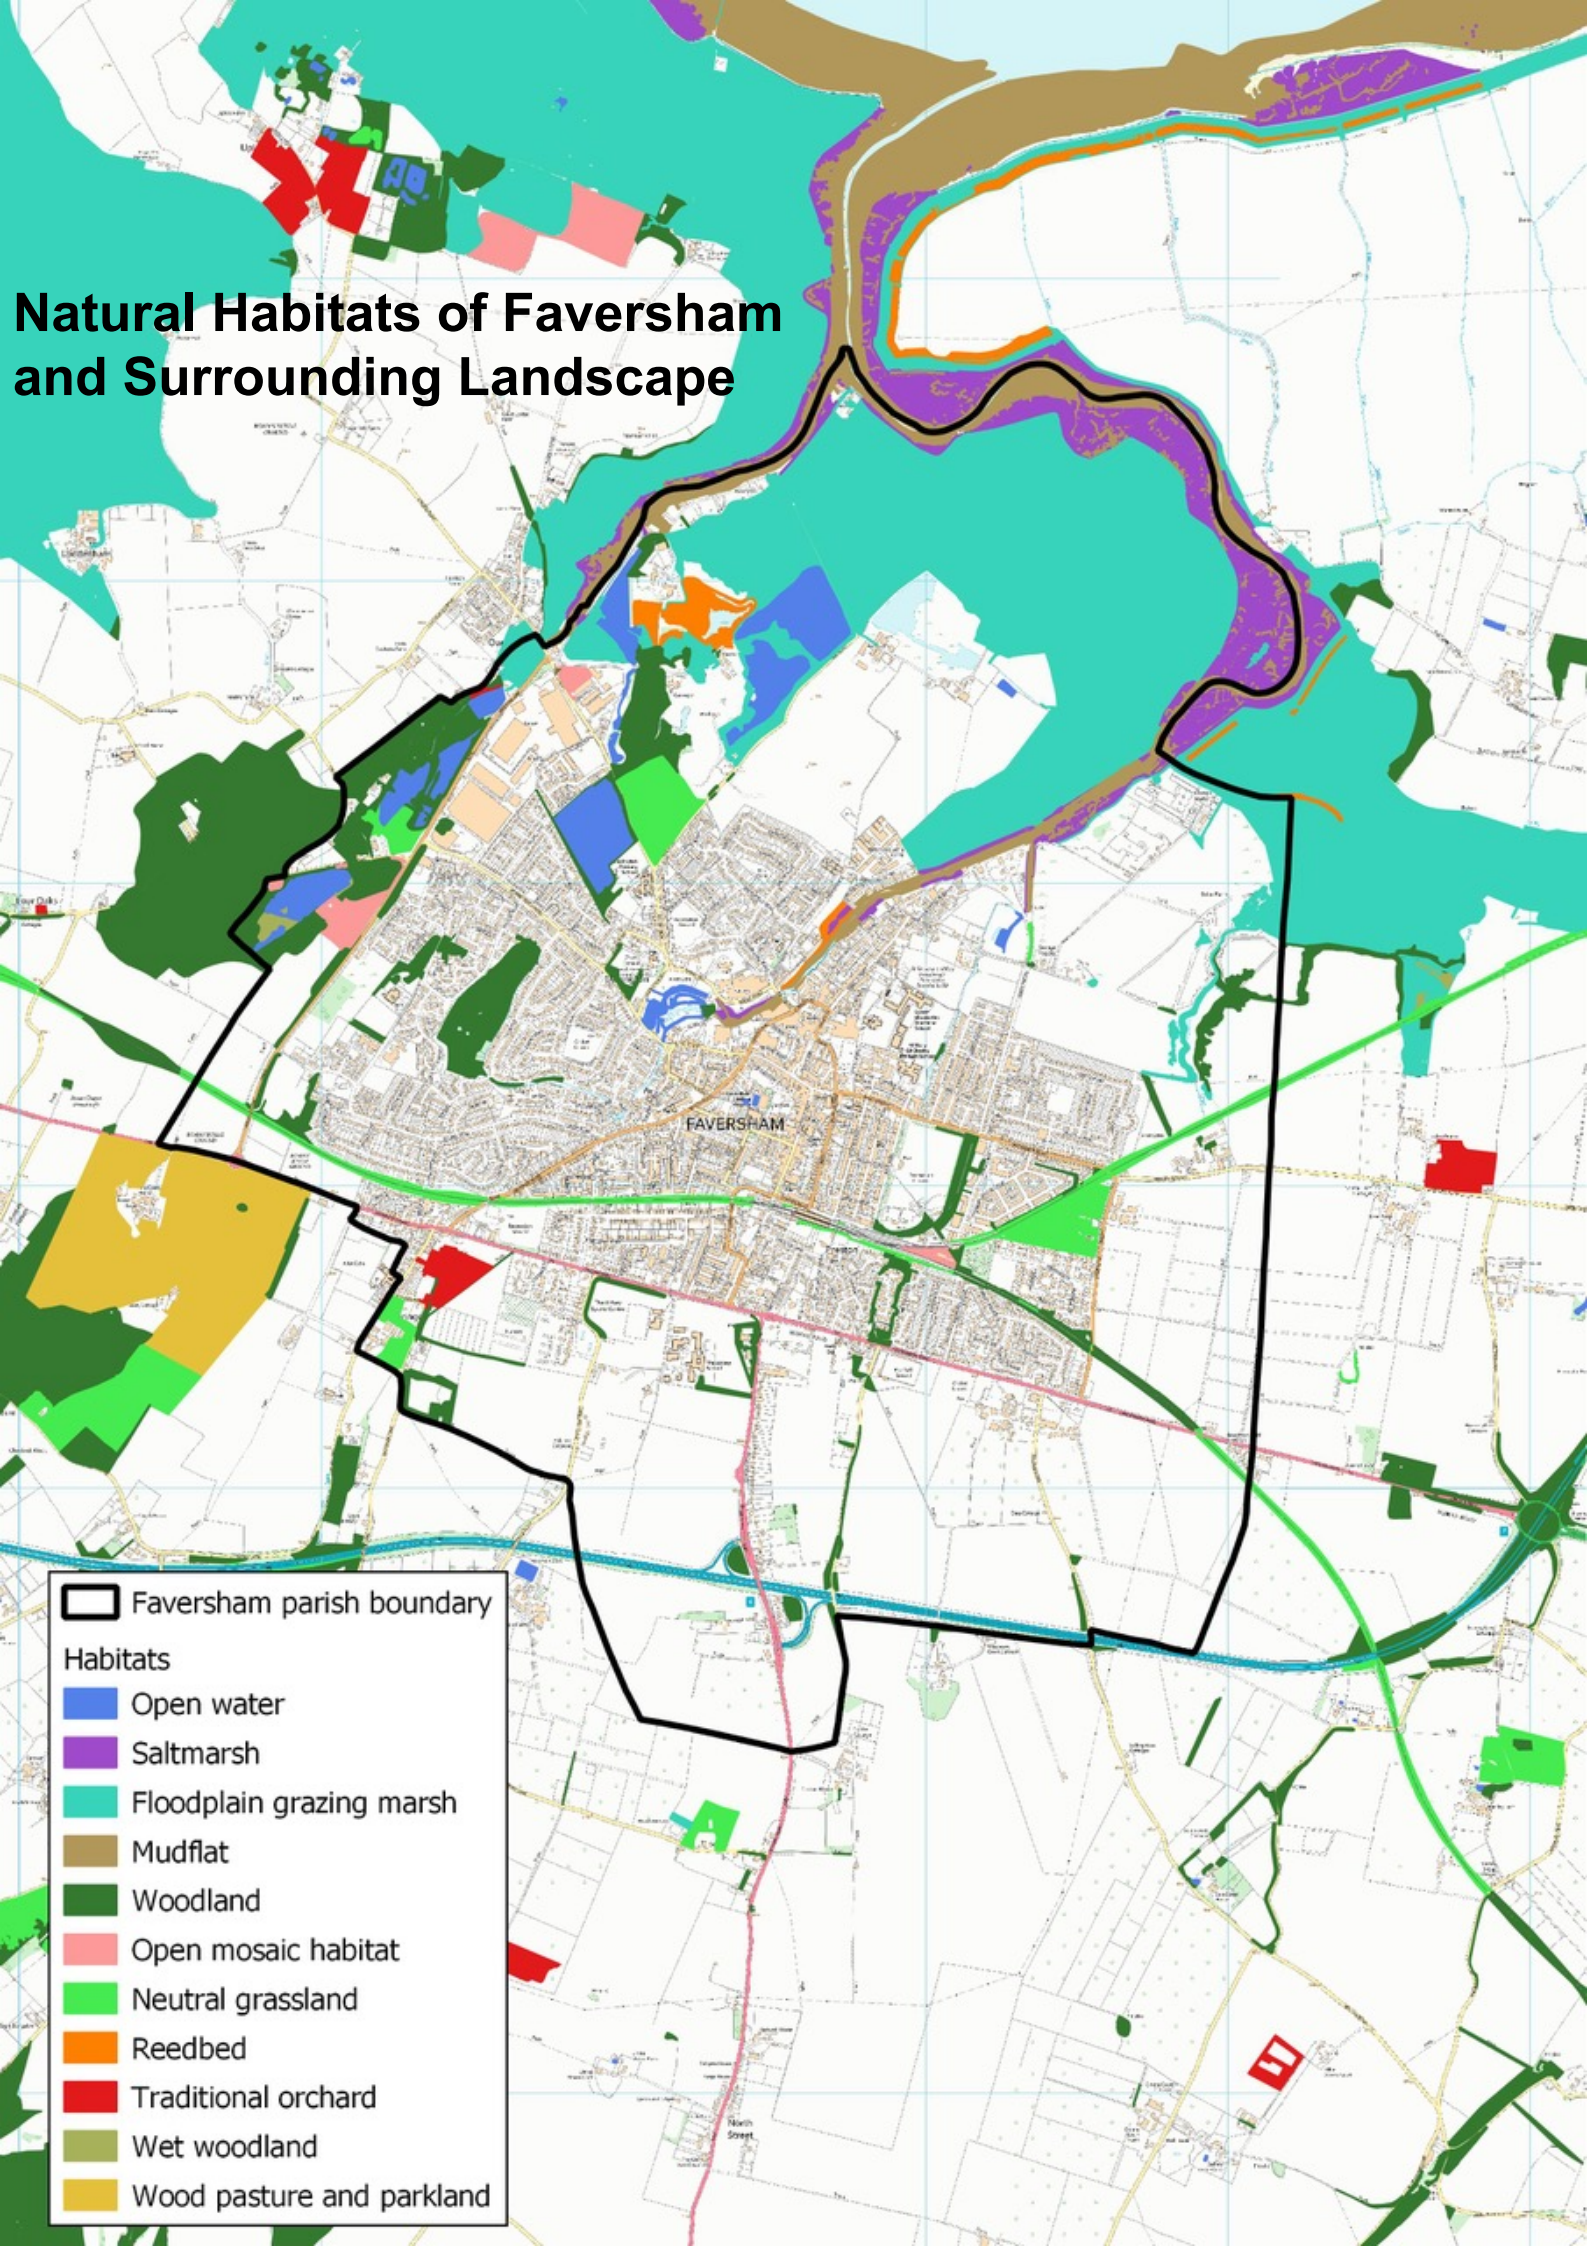

Natural Habitats of Faversham and Surrounding Landscape

▭ Faversham parish boundary

Habitats

- ▭ Open water
- ▭ Saltmarsh
- ▭ Floodplain grazing marsh
- ▭ Mudflat
- ▭ Woodland
- ▭ Open mosaic habitat
- ▭ Neutral grassland
- ▭ Reedbed
- ▭ Traditional orchard
- ▭ Wet woodland
- ▭ Wood pasture and parkland