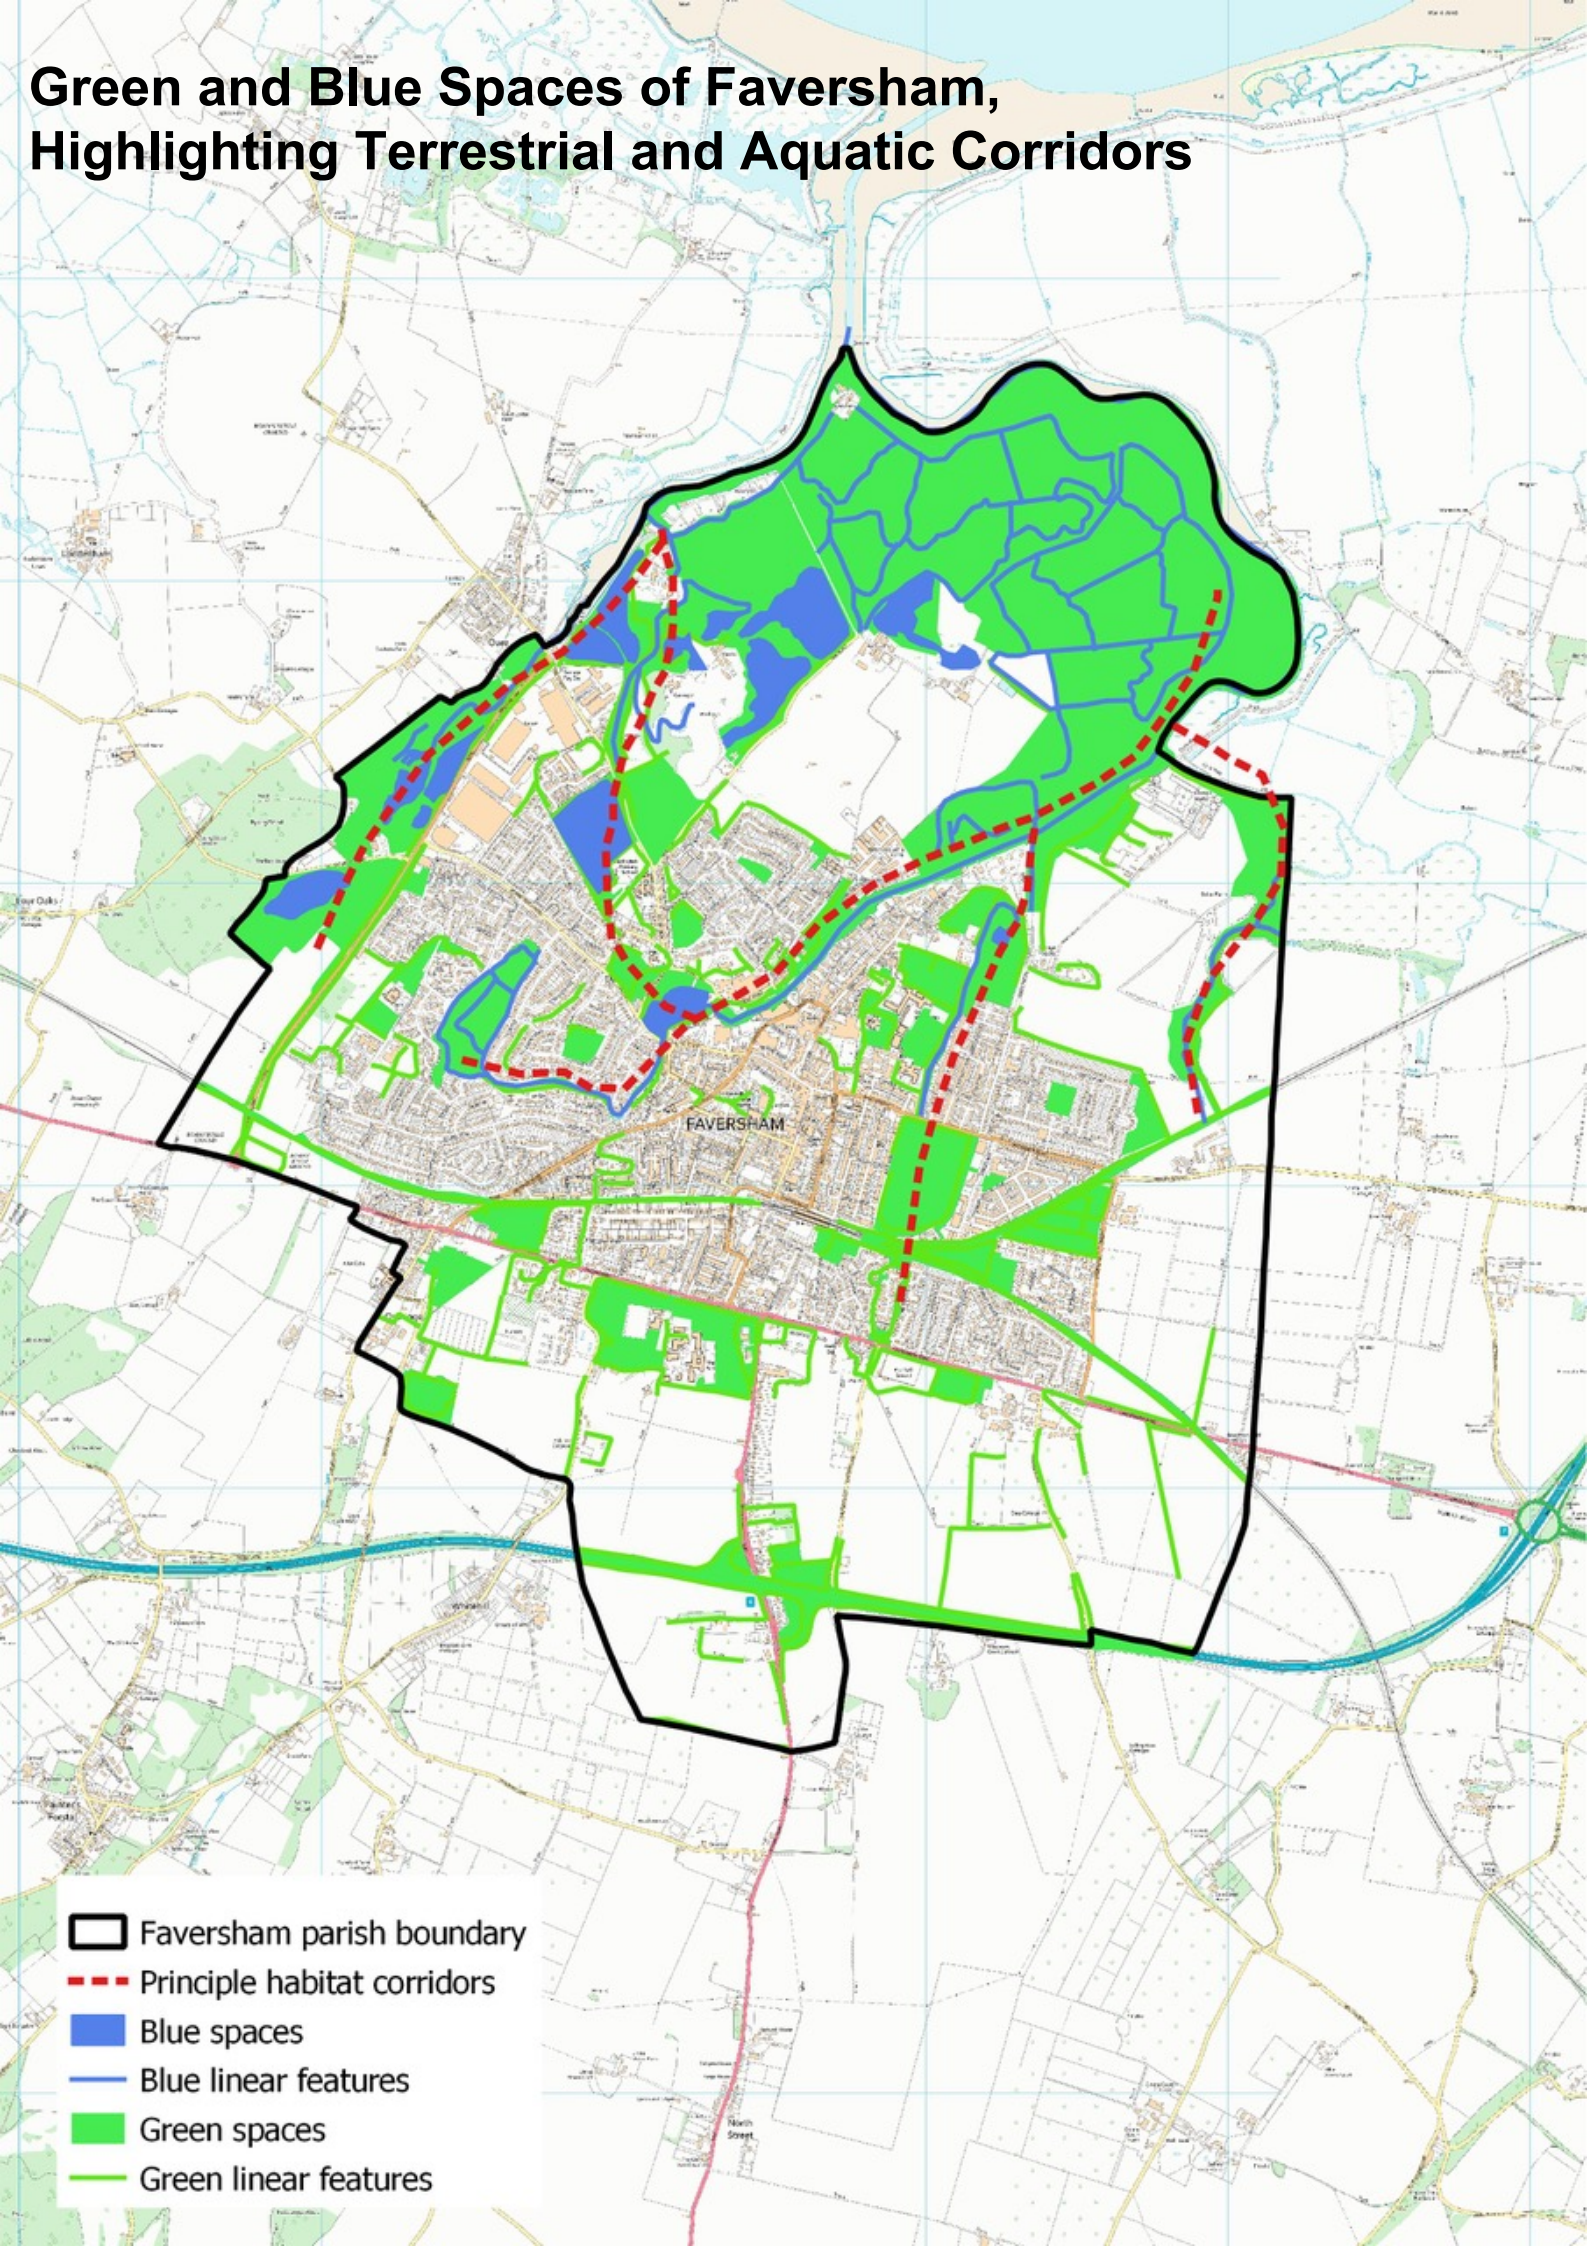

Green and Blue Spaces of Faversham, Highlighting Terrestrial and Aquatic Corridors

- Faversham parish boundary
- - - Principle habitat corridors
- Blue spaces
- Blue linear features
- Green spaces
- Green linear features