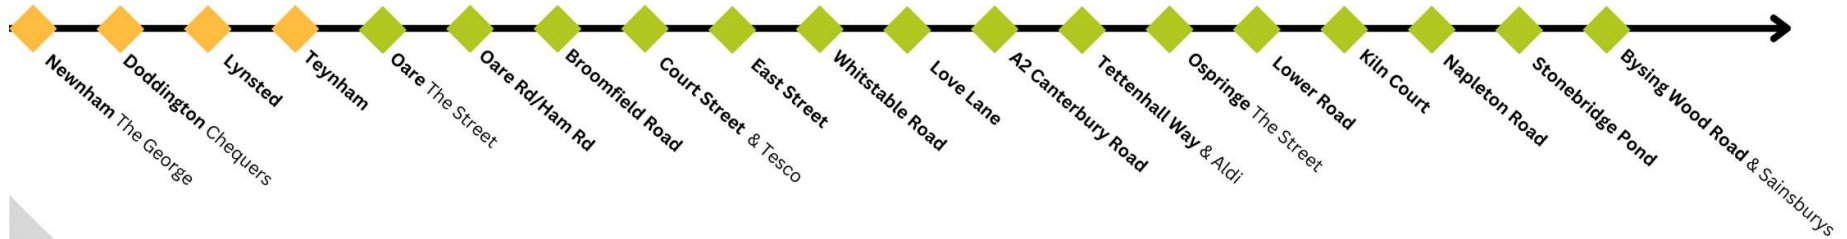

**FH1**  
**Faversham Loop**  
 Wednesdays only\*

FH1 first bus at Oare 9.30am then hourly until 12:30 then 13:40 and final journey 15:02  
 Last bus terminates at Bysing Wood Road (Sainsburys) at 16:20

**FH2**  
**Faversham & Villages Loop**  
 Tuesdays, Thursdays & Fridays\*

FH2 first bus at Newnham 9.30am then 12:04 with final journey at 14:46  
 Last bus terminates at Bysing Wood Road (Sainsburys) at 16:51