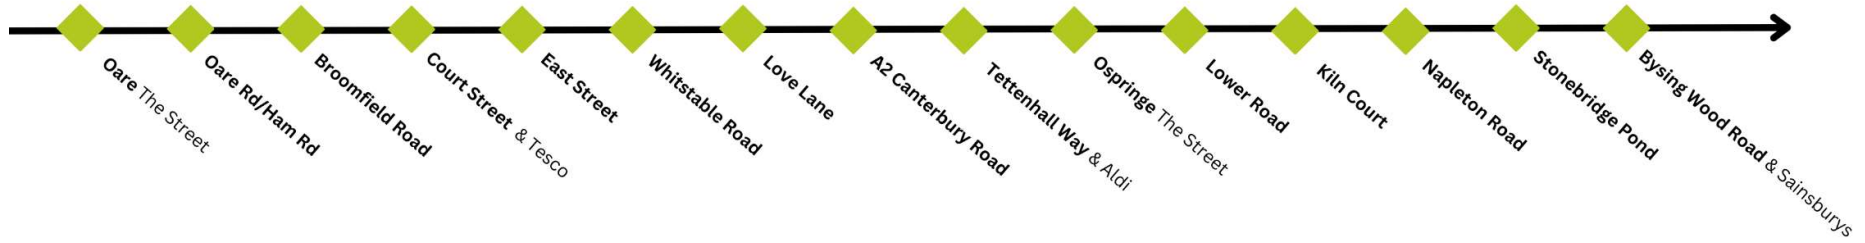

**FH1**  
**Faversham Loop**  
 Wednesdays only\*

FH1 first bus at Oare 9.30am then hourly until 12:30 then 13:40 and final journey 15:02  
 Last bus terminates at Bysing Wood Road (Sainsburys) at 16:20

**FH2**  
**Faversham & Villages Loop**  
 Tuesdays, Thursdays & Fridays\*

FH2 first bus at Newnham 9.30am then 12:04 with final journey at 14:46  
 Last bus terminates at Bysing Wood Road (Sainsburys) at 16:51